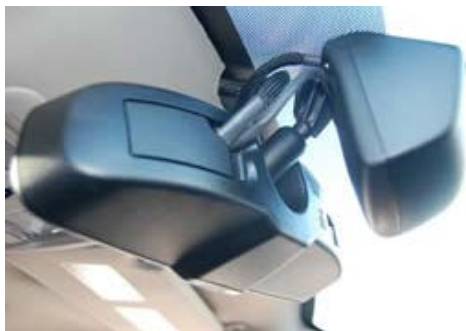

Select Your Radar Detector

Regular Mirror